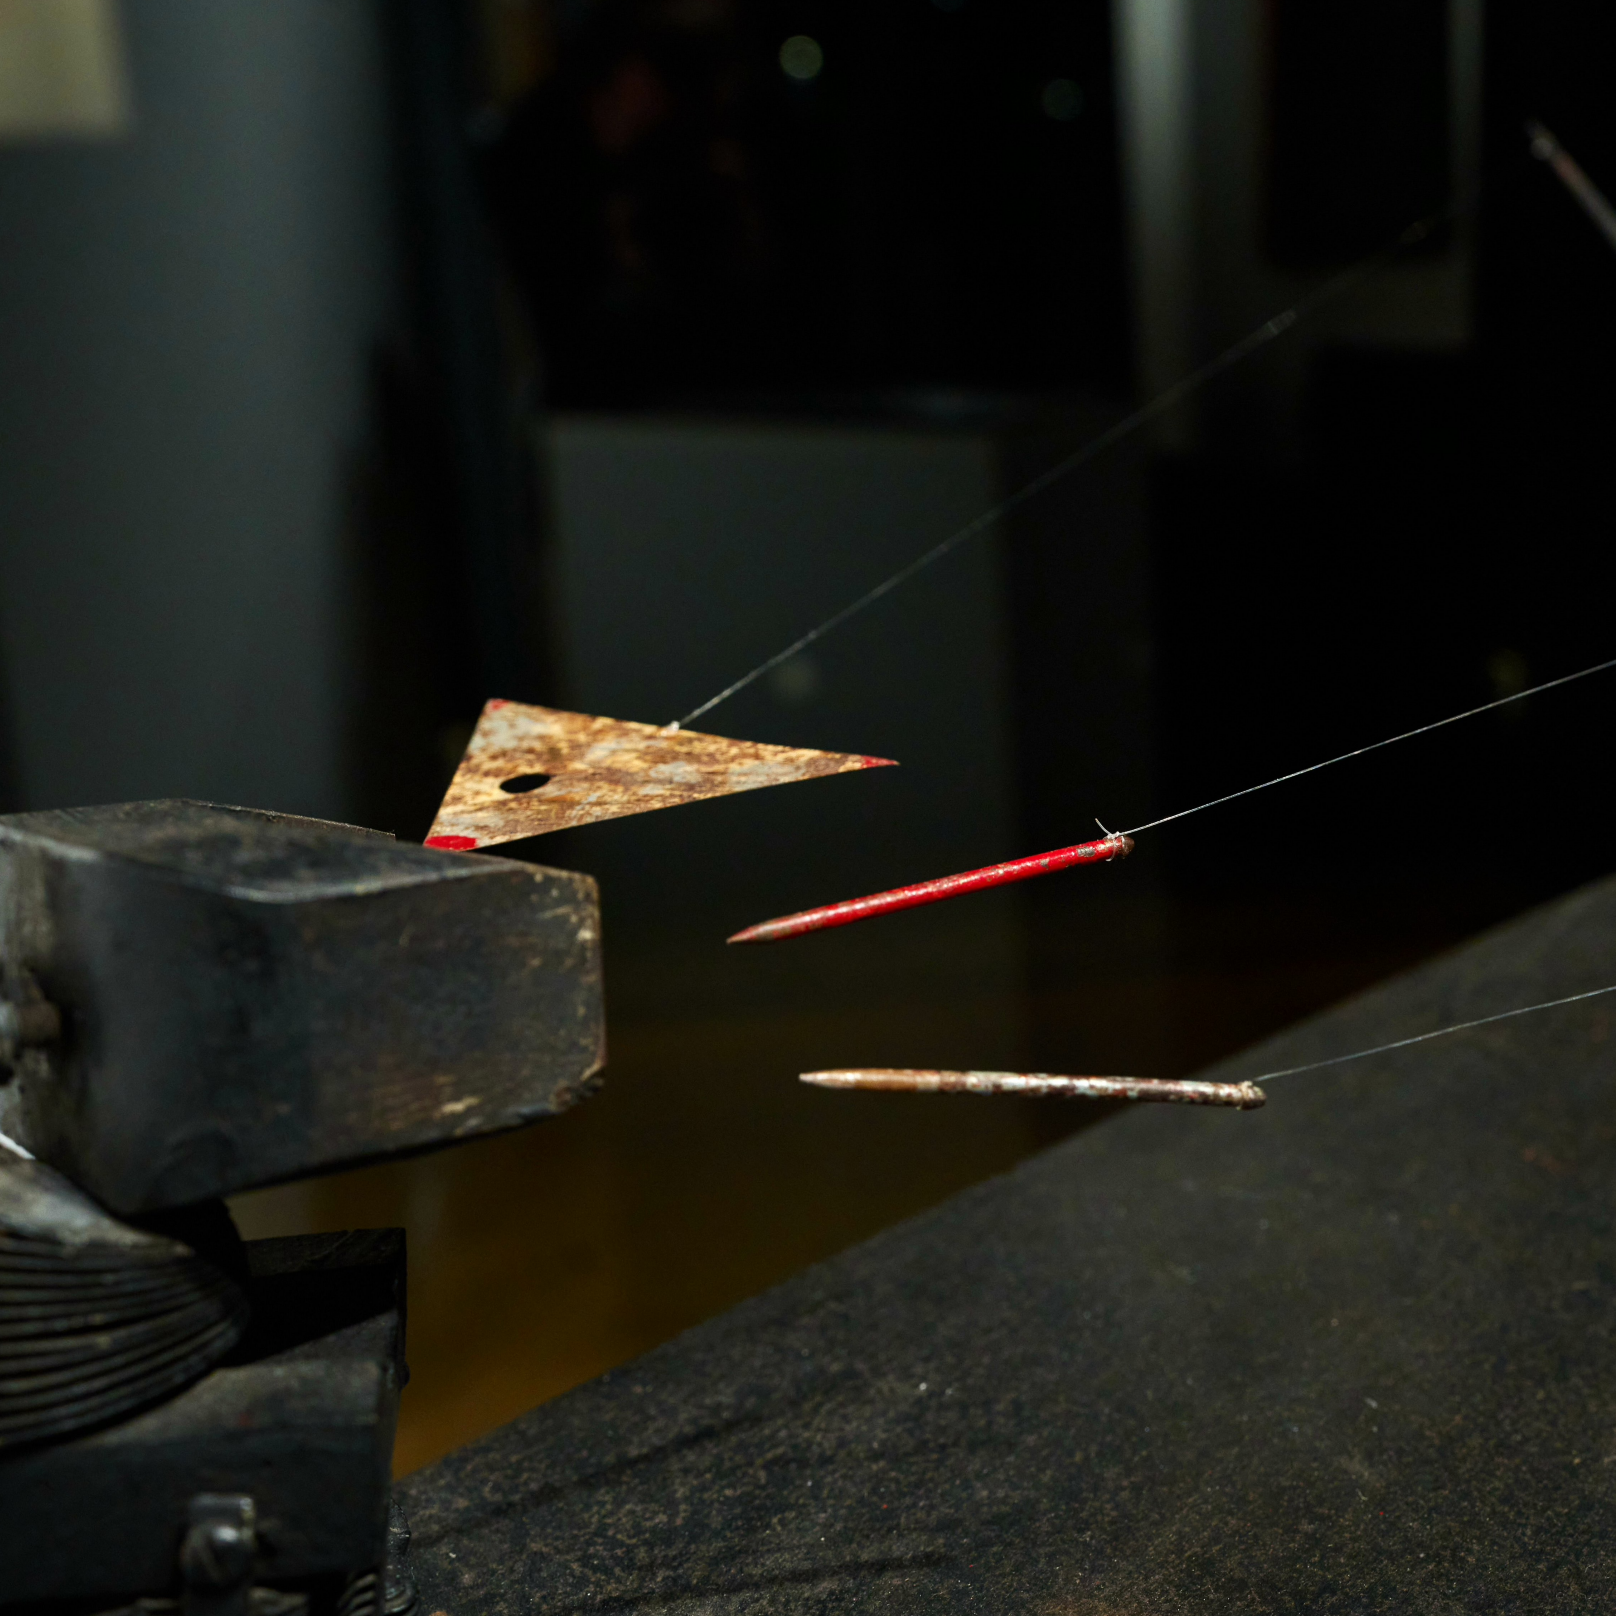

Jiana KIM
IR inside IR 22-06, 2022
Porcelain, admixture, stain
80 x 100 x 12 cm