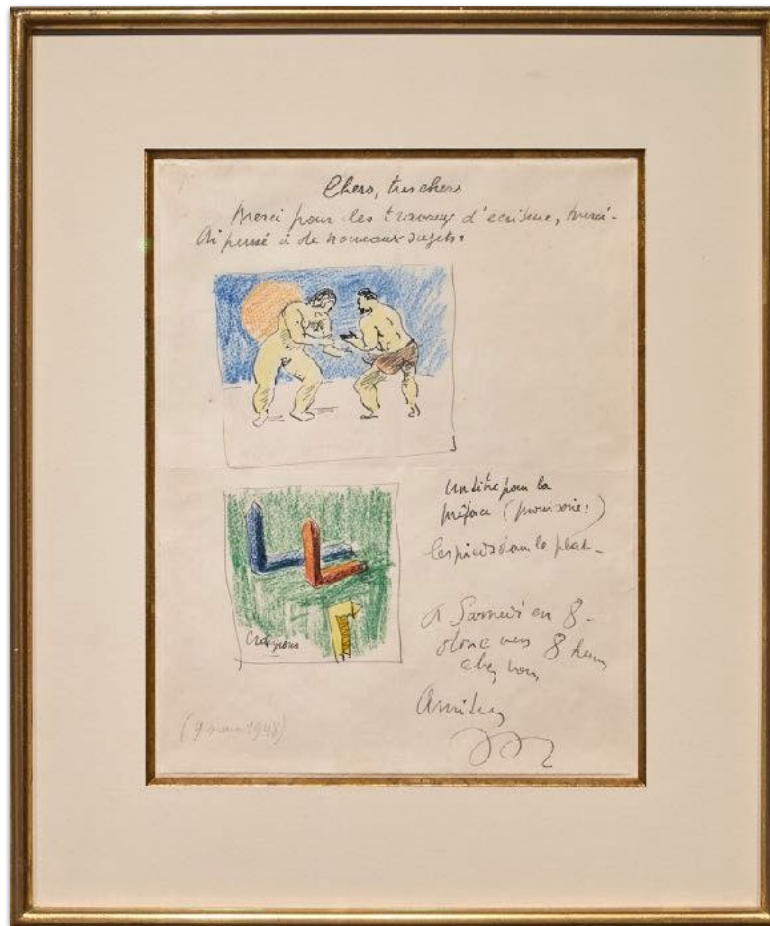

Perhaps this is the most radical form of resistance, and the invisible thread that connects these ten artists:
two generations, one shared gaze that unsettles reality without ever shattering it.

Magritte poses questions to which the image offers no answer. Delvaux suspends his figures between dream and absence. Labisse blurs the boundaries of the living until they become unsettling. Dalí transforms the unconscious into spectacle without ever releasing the tension. Broodthaers empties language of its meaning in order to reveal more clearly what it conceals. Wim Delvoye subverts the symbols of labour with perfectly controlled irony. Alain Bornain paints black canvases that hold on to what time carries away. Jiana Kim transforms fragmentation into order, shards into light. Johan Van Mullem places mystery where others might place a subject. Takis makes visible the forces that escape the eye.

« Nu montant l'escalier » ou « Hommage à Marcel Duchamp », 1973

Lost wax bronze, signed "Dalí" Edition 44/99, stamp of the Bonvicini foundry

55 x 32,5 x 37,5 cm

LABISE

Félix LABISSE
L'Oreille et le Buccin, c.1932
Oil on canvas
38 x 46 cm

90

(Anchovy)

René MAGRITTE
Fourteen Sketches, c. 1960
Ballpoint pen on paper
27 x 21 cm

René MAGRITTE
Study for « Les Promenades d'Euclide », c.1955
Pencil on paper
17 x 21 cm

René MAGRITTE

Les effusions de sang ou la bonne amitié (Portrait de Magritte tenant Scutenaire), c.1940-1950

Indian ink on paper

23,5 x 18,5 cm

Chers, amis
Merci pour les lettres et
la pensée à de nouveaux jours

Wahlepa
papa (papa)
L'écriture à la

René MAGRITTE

Lettre à Irène Hamoir et Louis Scutenaire, 1948

Drawing in ink and black and coloured pencil on paper